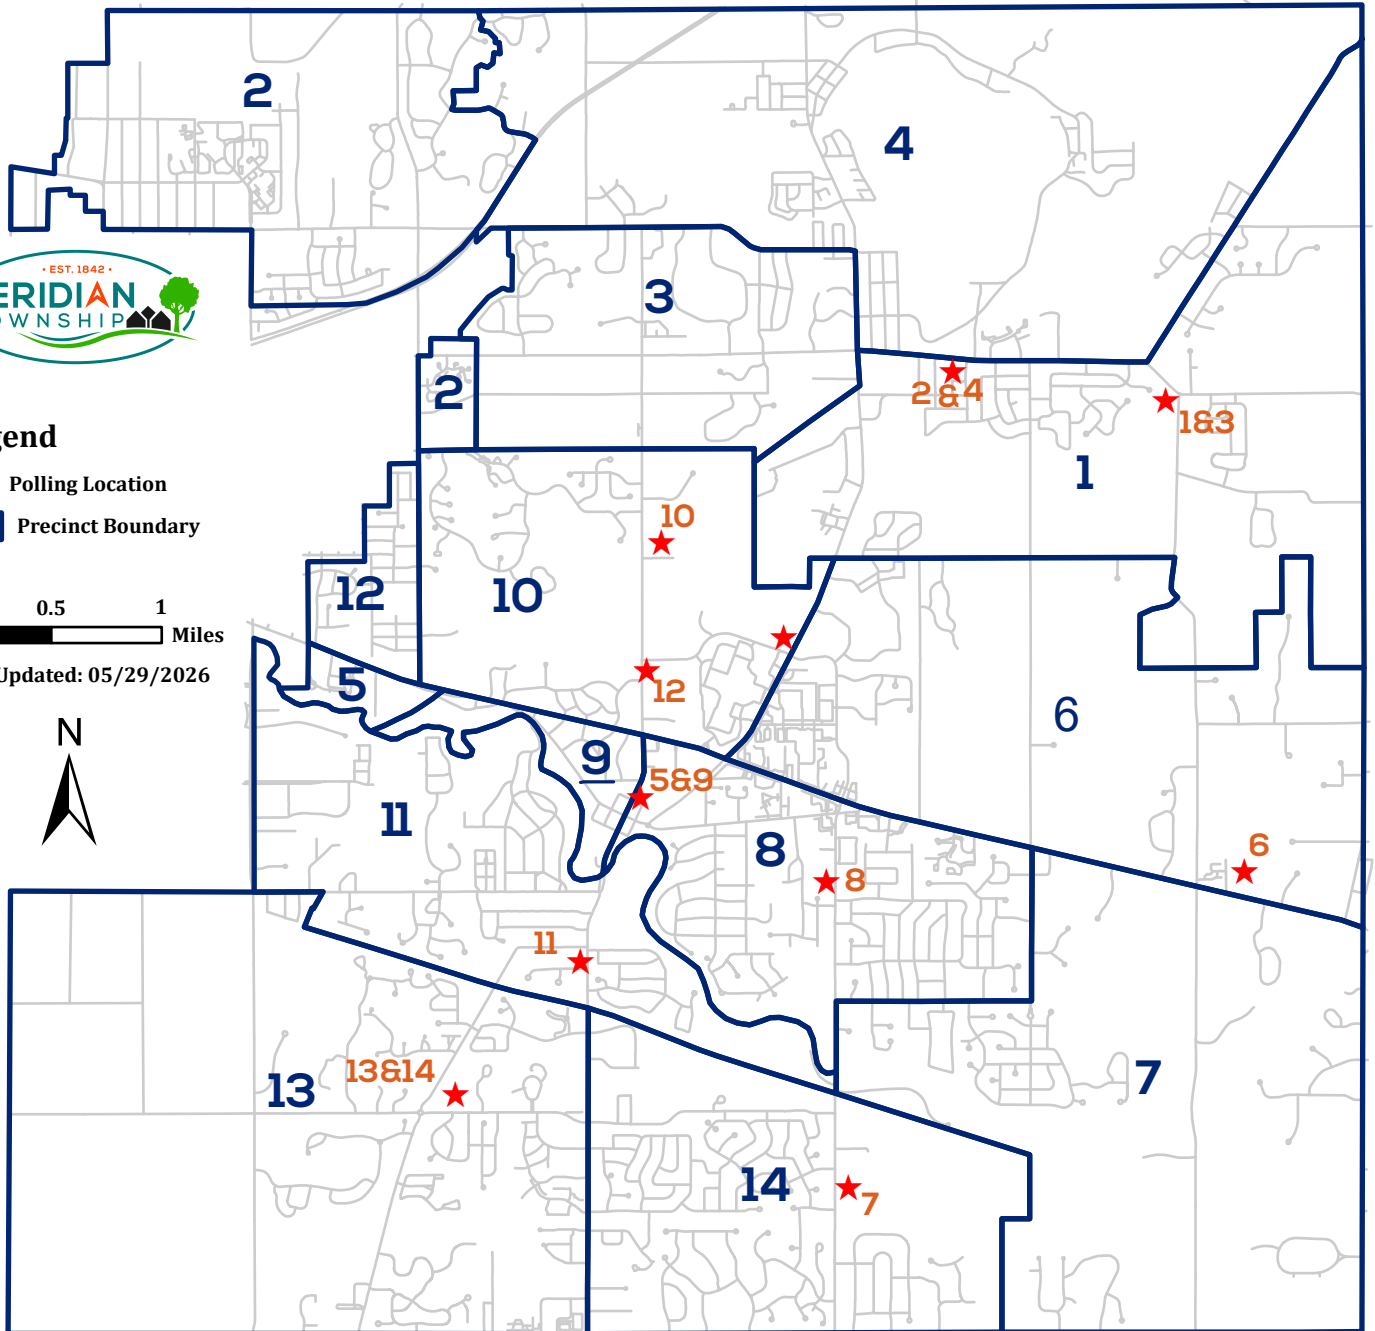

Voting Precincts & Polling Locations Map

Legend

★ Polling Location

▭ Precinct Boundary

0 0.5 1 Miles

Last Updated: 05/29/2026

7. Ingham County Rehab Facility
3860 Dobie Road

13&14. 2|42 Community Church
2600 Bennett Road

1&3. St. Lutheran Church
5589 Van Atta Road

8. Faith Lutheran Church
4515 Dobie Road

Meridian Municipal Building
5151 Marsh Road

2 & 4. Haslett Community Church
1427 Haslett Road

10. Meridian Service Center
2100 Gaylord C. Smith Ct.

Absent Voter Counting Board:
Meridian Municipal Building
5151 Marsh Road

5&9. Okemos Community Church
4734 Okemos Road

11. Okemos Library
4321 Okemos Road

Angela Demas, Township Clerk
5151 Marsh Road, Okemos, MI 48864
demas@meridian.mi.us | 517.853.4304

6. Red Cedar Church
550 W. Grand River Avenue

12. Central Fire Station #91
5000 Okemos Road