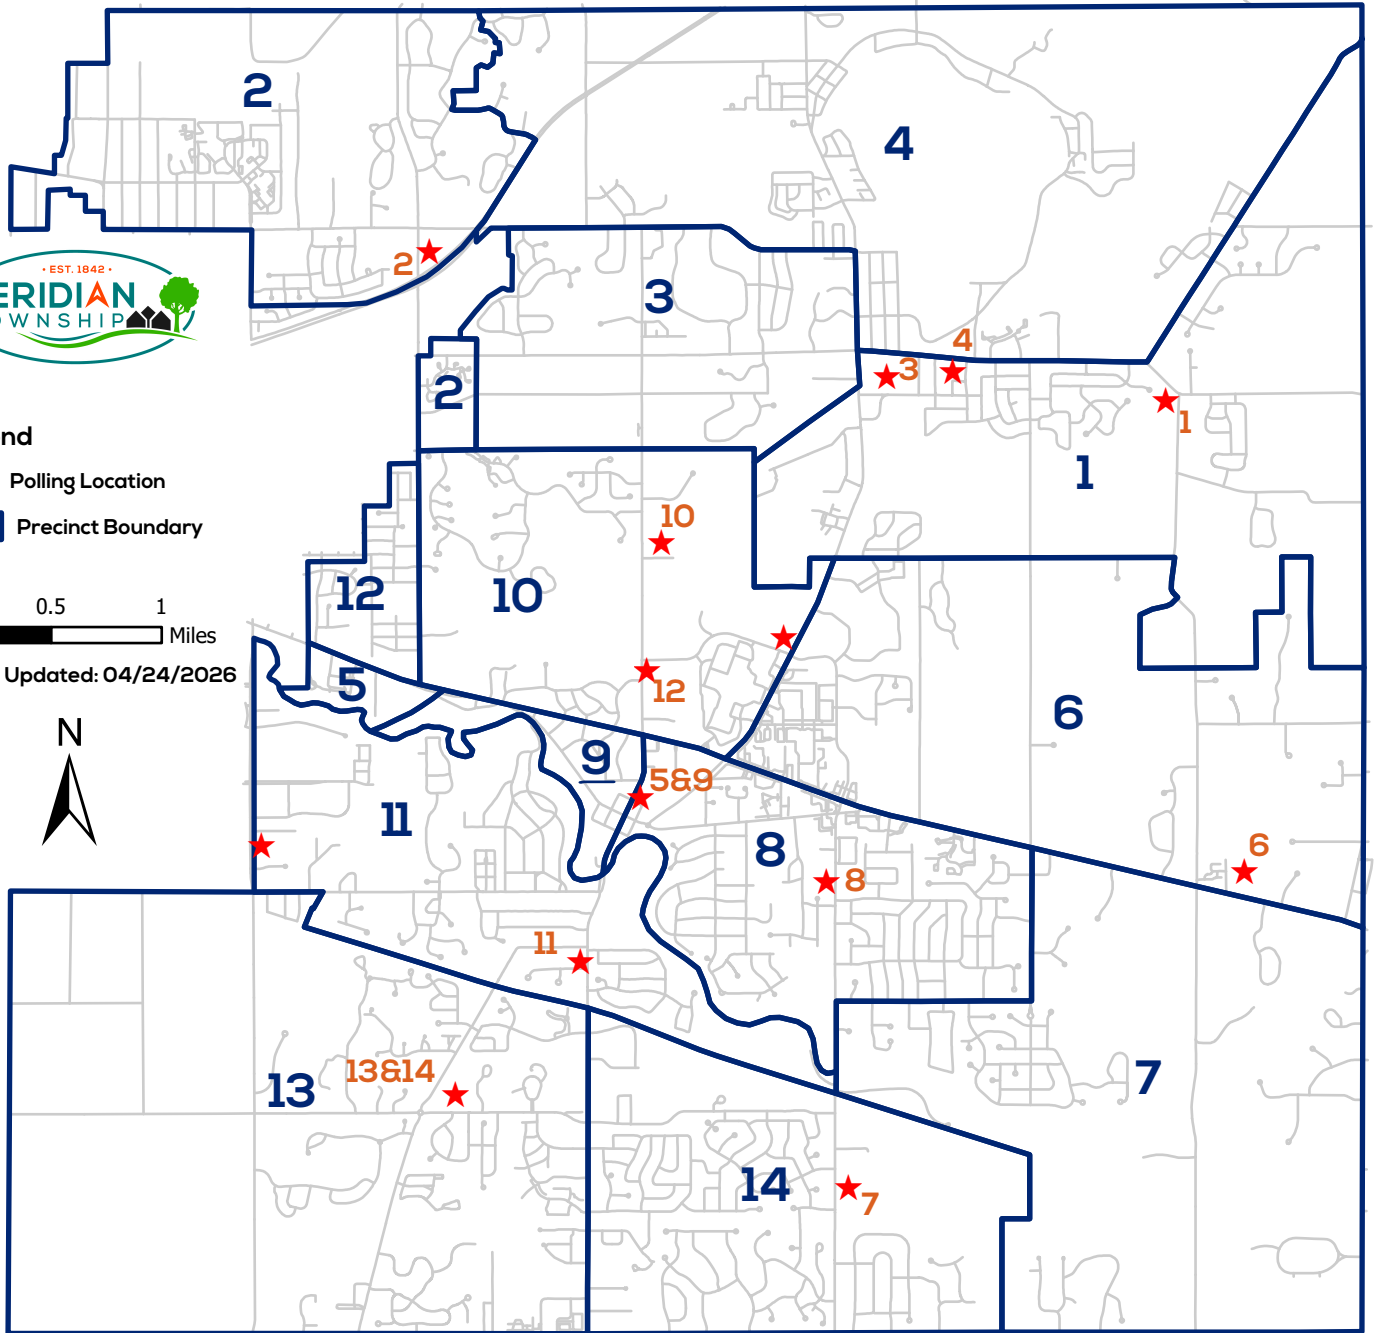

# Voting Precincts & Polling Locations Map

## Legend

★ Polling Location

▭ Precinct Boundary

0 0.5 1 Miles

Last Updated: 04/24/2026

1. St. Luke Lutheran Church  
5589 Van Atta Road

2. StoryPoint East Lansing  
5968 Park Lake Road

3. Haslett Community Education  
1590 Franklin Street

4. Haslett Community Church  
1427 Haslett Road

5. & 9. Okemos Community Church  
4734 Okemos Road

6. Red Cedar Church  
550 W. Grand River Avenue

7. Ingham County Rehab Facility  
3860 Dobie Road

8. Faith Lutheran Church  
4515 Dobie Road

Early Voting Center:

Meridian Municipal Building  
5151 Marsh Road, Okemos

Absent Voter Counting Board:  
Meridian Municipal Building  
5151 Marsh Road, Okemos

Angela Demas, Township Clerk  
5151 Marsh Road Okemos, MI 48864  
demas@meridian.mi.us | 517.853.4304